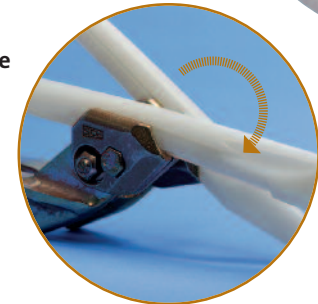

With the specially designed slot, the PRO FLEX lifter can fit perfectly on most types of guards. That's why the SCH pulse lifter guarantees a tight fit.

PRO FLEX lifter will fit Schumacher guards as well as most forged guards.

5 good reasons

2 Crop lifter finger can be easily seen in the crop due to white colored material

3 High quality lifter finger ensures longer life and reduced distortion

1 Schumacher pulse lifters guarantee a tight fit on all popular guards

4 Crop lifter finger is adjustable in length

5 Finger angle is also adjustable

PRO FLEX LIFTER
by SCHUMACHER.

patent pending
US20130180226 A1