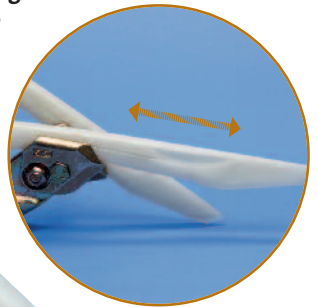

Schumacher pulse crop lifters combine simple design with durability for your easy pulse crop harvest:

- ... compact design and easy mounting
- ... guarantees tight fit on all types of guards (long slot)
- ... length and angle of lifter finger is fully adjustable to allow for optimal working conditions
- ... white color of lifter finger provides maximum visibility in all crop conditions
- ... high quality material ensures extended durability of the lifter finger

With the specially designed slot, the PRO FLEX lifter can fit perfectly on most types of guards. That's why the SCH pulse lifter guarantees a tight fit.

PRO FLEX lifter will fit Schumacher guards as well as most forged guards.

5 good reasons

2 Crop lifter finger can be easily seen in the crop due to white colored material

3 High quality lifter finger ensures longer life and reduced distortion

1 Schumacher pulse lifters guarantee a tight fit on all popular guards

4 Crop lifter finger is adjustable in length

5 Finger angle is also adjustable

PRO FLEX LIFTER
by SCHUMACHER.

patent pending
US20130180226 A1